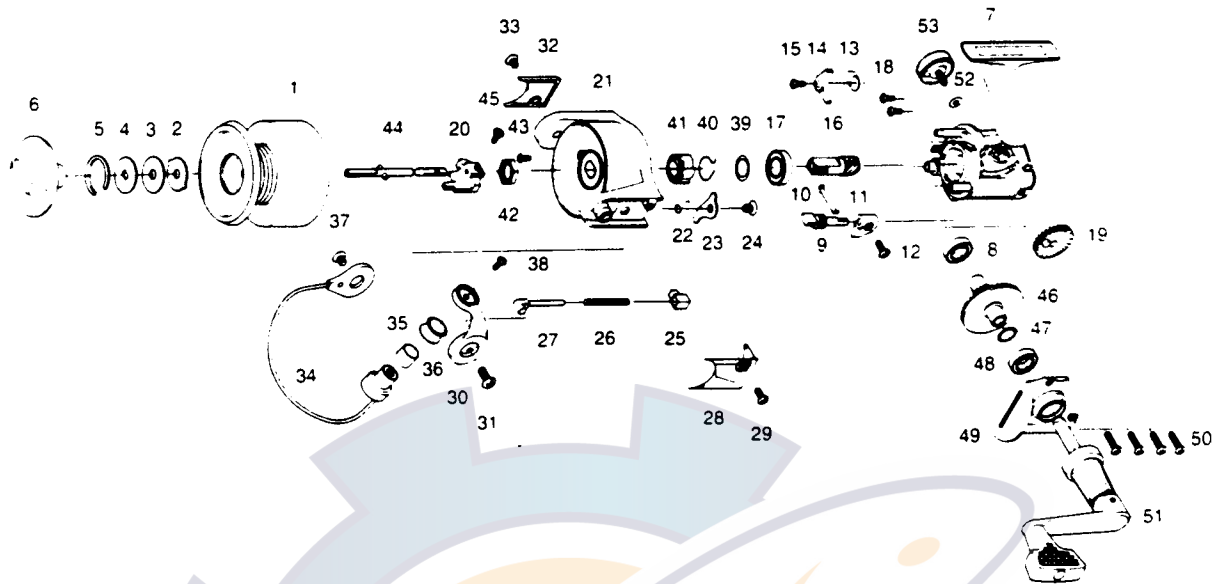

QUANTUM BR1/3-20

KEY NO.	BR120 PART NO.	BR320 PART NO.	DESCRIPTION	PRICE	KEY NO.	BR120 PART NO.	BR320 PART NO.	DESCRIPTION	PRICE
1	BH321-11	BH321-12	SPOOL ASSY.	7.75	28	BH046-11	BH046-11	ARM LEVER COVER	2.10
2	BH081-11	BH081-11	SPOOL WASHER 'A'	.55	29	BH085-11	BH085-11	COVER SCREW	.60
3	BH033-11	BH033-11	SPOOL WASHER 'B'	.60	30	BH007-11	BH007-12	ARM LEVER	3.00
4	BH080-11	BH080-11	SPOOL WASHER 'D'	.90	31	BH044-11	BH044-11	ARM LEVER SCREW	.60
5	BH038-11	BH038-11	DRAG RETAINER	.95	32	BH024-11	BH024-11	BAIL HOLDER COVER	1.55
6	BH332-11	BH332-11	DRAG KNOB ASSY.	3.10	33	BH085-11	BH085-11	COVER SCREW	.60
7	BH001-11	BH001-12	BODY	5.25	34	BH347-12	BH347-12	BAIL ASSY.	5.40
8	BH027-11	BH027-12	BEARING	5.95	35	BH016-11	BH016-11	LINE ROLLER BUSHING	1.00
9	BH090-11	BH090-11	STOPPER CAM	1.50	36	BH004-11	BH004-11	LINE ROLLER	5.30
10	BH089-11	BH089-11	STOPPER CAM SPRING	.90	37	BH044-11	BH044-11	BAIL HOLDER SCREW	.60
11	BH059-11	BH059-11	STOPPER LEVER	1.05	38	BH108-11	BH108-11	BAIL SCREW	.60
12	BH135-11	BH135-11	STOPPER LEVER SCREW	.60	39	BH110-11	BH110-11	BEARING WASHER	.50
13	BH061-11	BH061-11	STOPPER SPRING	1.40	40	BH086-11	BH086-11	SILENT SPRING	1.55
14	BH063-11	BH063-11	STOPPER	1.45	41	BH060-11	BH060-11	RATCHET GEAR	1.55
15	BH077-11	BH077-11	STOPPER SCREW	.60	42	BH006-11	BH006-11	ROTOR NUT	1.05
16	BH011-11	BH011-11	PINION GEAR	3.15	43	BH094-11	BH094-11	ROTOR NUT LOCK SCREW	.60
17	BH028-11	BH028-11	BALL BEARING	8.20	44	BH315-11	BH315-11	MAIN SHAFT ASSY.	5.40
18	BH041-11	BH041-11	BEARING SCREW	.60	45	BH100-11	BH100-11	MAIN SHAFT SCREW	.60
19	BH053-11	BH053-11	O/S GEAR	1.45	46	BH012-11	BH012-11	DRIVER GEAR	5.25
20	BH025-11	BH025-11	O/S SLIDER	2.50	47	BH026-11	BH026-11	ADJUST WASHER	.65
21	BH009-11	BH009-12	ROTOR	5.00	48	BH027-11	BH027-12	BEARING	5.95
22	BH049-11	BH049-11	KICK LEVER SPRING	.90	49	BH023-11	BH023-12	BODY COVER	3.25
23	BH019-11	BH019-11	KICK LEVER	1.80	50	BH057-11	BH057-11	BODY COVER SCREW	.60
24	BH136-11	BH136-11	KICK LEVER SCREW	.60	51	BH318-11	BH318-11	HANDLE ASSY.	6.00
25	BH020-11	BH020-11	SPRING HOLDER	.90	52	BH105-11	BH105-11	HANDLE CAP WASHER	.45
26	BH022-11	BH022-11	ARM LEVER SPRING	.60	53	BH073-11	BH073-11	HANDLE SCREW CAP	2.20
27	BH031-11	BH031-11	SPRING SHAFT	.90					